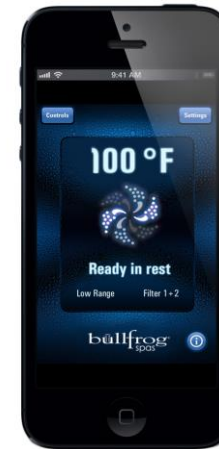

OPTIONAL FEATURES

A SERIES

SERIES **R**

S T I L E

OPTIONS	A SERIES	R SERIES	S SERIES
WELLSPRING FILTRATION PUMP	OPTION NA A5L	OPTION NA R5L	STANDARD
WELLSPRING HIGH OUTPUT OZONE	OPTION	OPTION	OPTION
CLOUDCONTROL MOBILE OPERATION	OPTION	OPTION	OPTION
COVERMATE I COVER LIFTER	OPTION	OPTION	OPTION
DURASTEPS – COLOR MATCH	OPTION	OPTION	OPTION