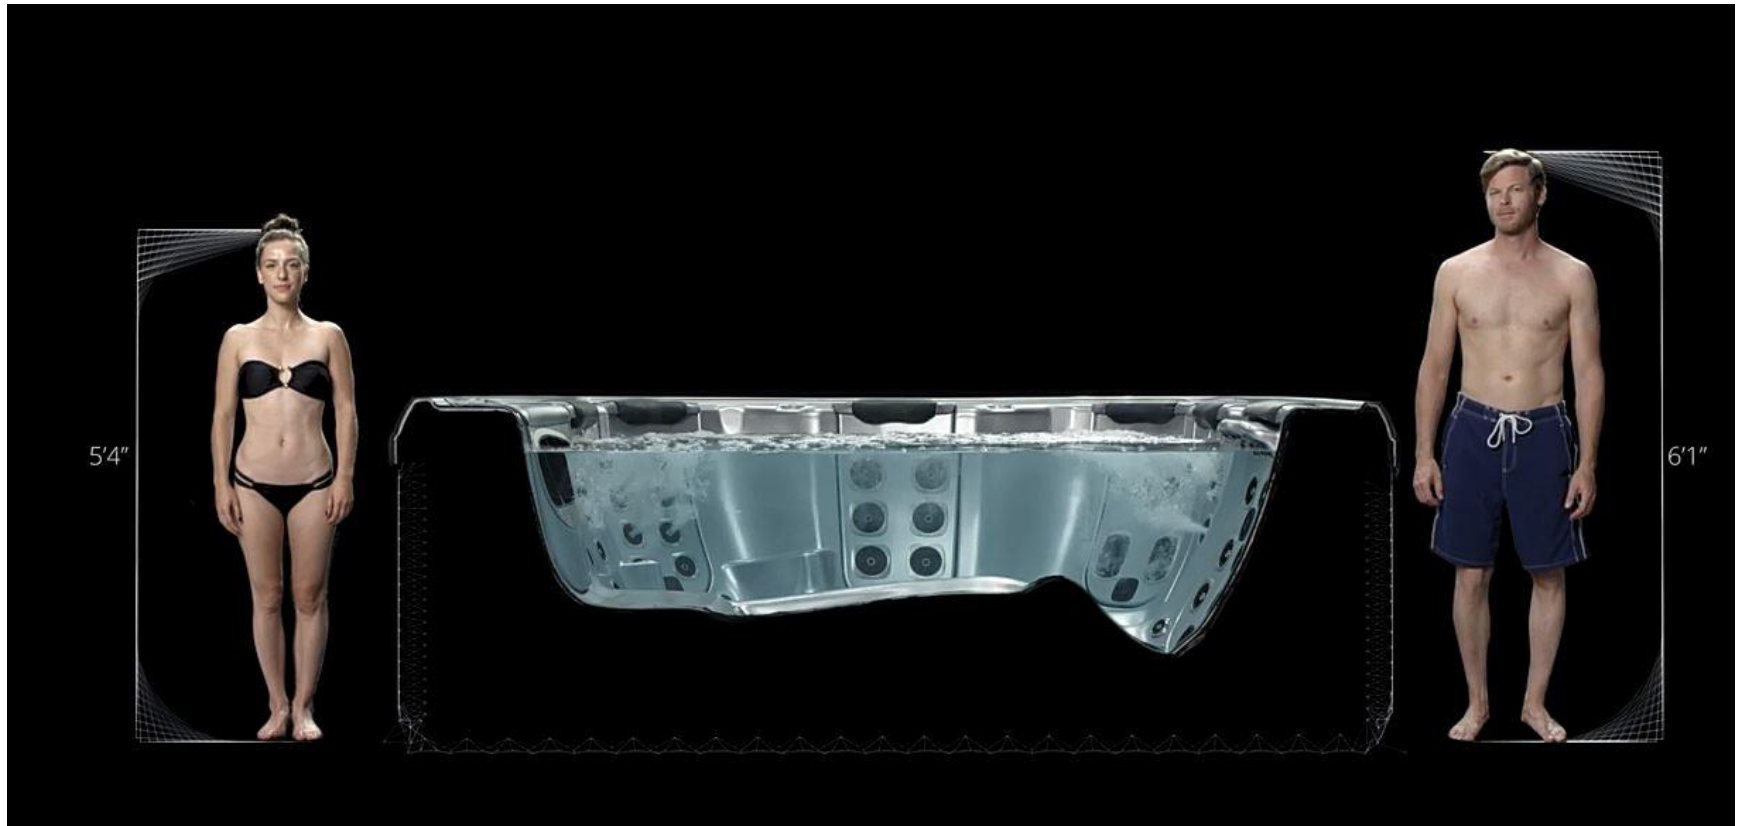

ERGONOMICS