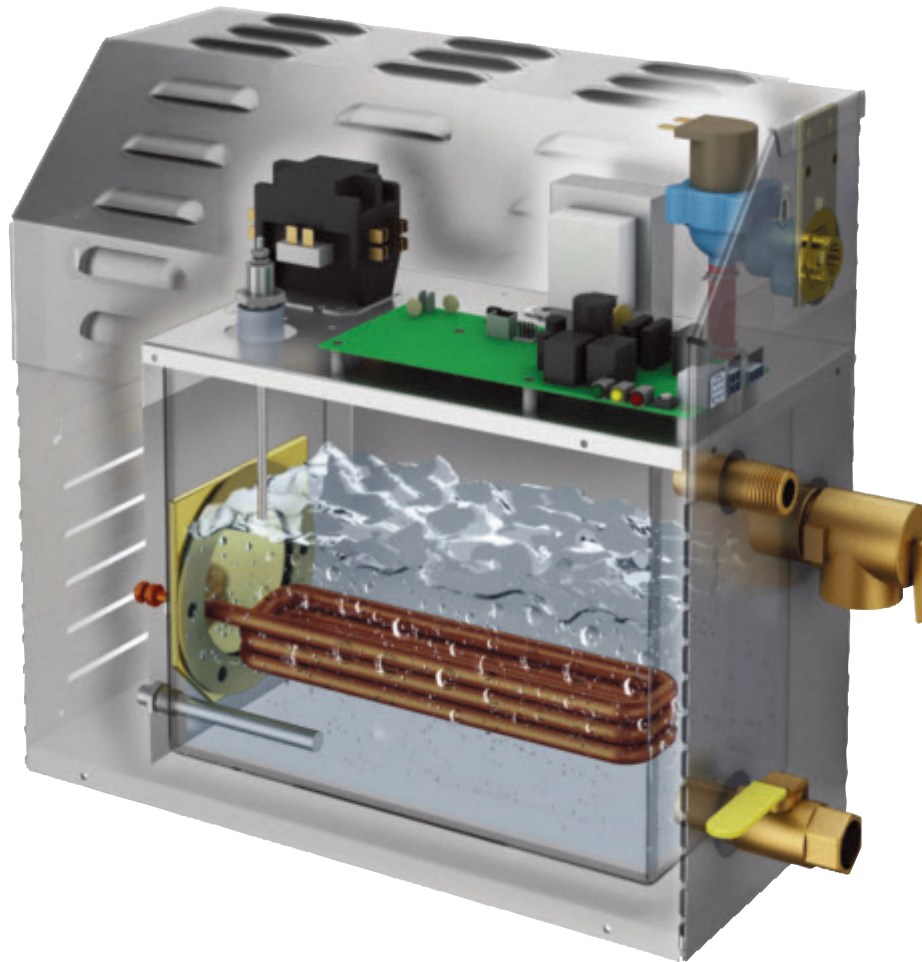

The Intelligent Steam Bath™

Arthur Sussman, the original “MrSteam,” introduced the world to many of the first patented steam technologies from US Navy boilers, to steam irons for the garment industry.

MrSteam continues Arthur’s tradition of innovation with the unsurpassed design of steam systems and accessories, moving the world from the mechanical into the digital, with best in class, state of the art steam generators, controls, and experiences.

The MrSteam Generator*:

- Exclusive microprocessor operating system
- Single operating platform- from basic installation to the most elaborate spa components
- Precision temperature probe for optimal steam shower temperature control
- Replaceable industrial grade heating elements
- Easy-to-add plug and play accessories can be installed up to 60 feet away from the steam shower
- Every generator comes standard with AutoSteam® for an even flow of steam
- Works with all MrSteam controls: iTempo, iTempoPlus, AirTempo and iSteam
- All generator models are cULus Listed
- Limited Lifetime Warranty