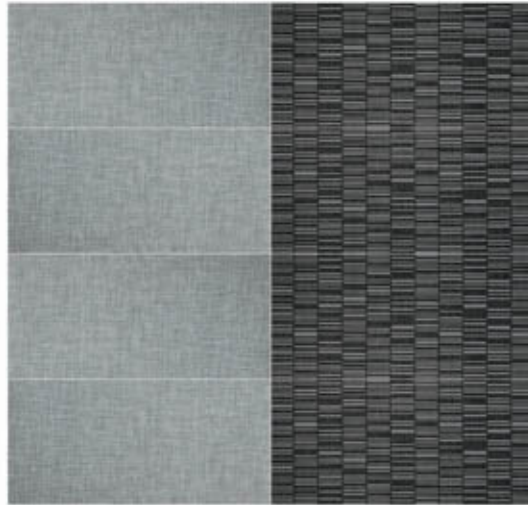

atlas concorde

FIBRA
THE TEXTURE OF ELEGANCE

atlas concorde

Elevation

Texture Fibra Black Ins Texture 12"x24"
Fibra Grey 12"x24"

Texture

Fibra Black Ins Texture
12"x24"

Metal Red Lev. Listello 0.1"x24"

Concepts Wall & Floor

Fibra Grey 4.8"x24"

Fibra Smoke 4.8"x24"

Fibra Black 4.8"x24"

Fibra Grey 12"x24"

Fibra Smoke 12"x24"

Fibra Black 12"x24"

Fibra Grey 24"x24"

Fibra Smoke 24"x24"

Fibra Black 24"x24"

atlas concorde

Texture

Fibra Canvas Ins Texture
12"x24"

Fibra Wenge Ins Texture
12"x24"

Metal Glossy Listello 0.1"x24"

Concepts Wall & Floor